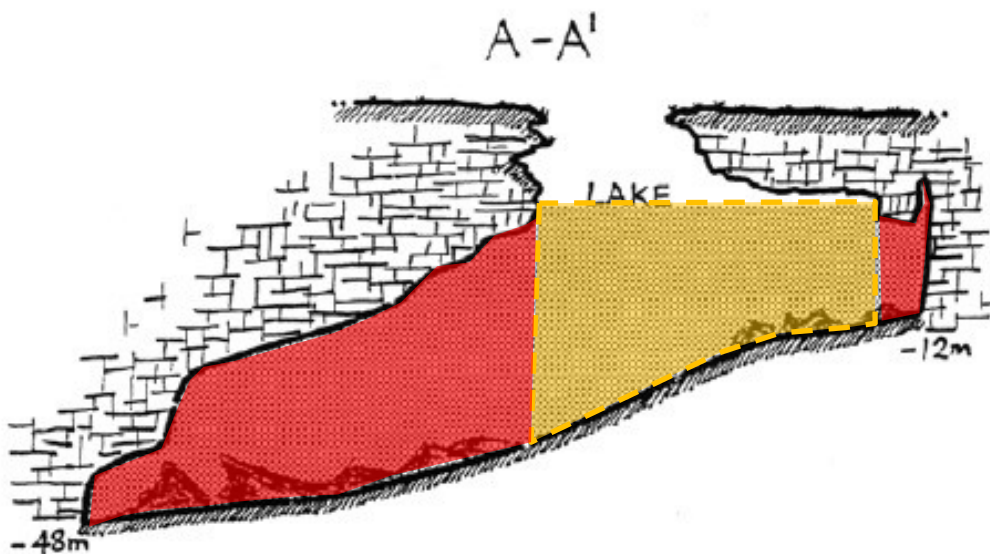

KILSBY SINKHOLE

Overhead Environment Map

5L46

-  Clear vertical access to surface
-  Overhead environment - no clear vertical access to surface

[Map ASF Grade 44, P. Stace & P. Horne, CDAA Res. Group, 1983]